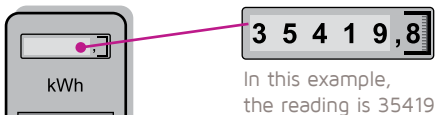

Ref. MTX-004-a-1803-En

How to read your meter

- First check that the last four digits of your meter number correspond to those indicated overleaf.
- Note your meter reading. **The digits after the decimal point do not have to be noted.**

ELECTRICITY

• Single rate meter

In this example, the reading is 35419

In this example, the last four digits of the meter number are 6945

• Dual rate meter

Be careful to distinguish between the day reading (sun) and the night reading (moon)