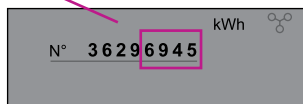

ELECTRICITY

• Single rate meter

In this example, the reading is 35419

In this example, the last four digits of the meter number are 6945

• Dual rate meter

Be careful to distinguish between the day reading (sun) and the night reading (moon)