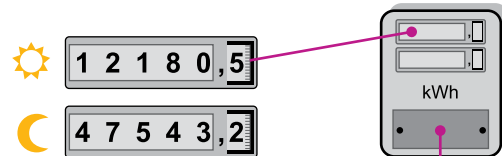

ELECTRICITY

• Single rate meter

In this example, the reading is 35419

In this example, the last four digits of the meter number are 6945

• Dual rate meter

Be careful to distinguish between the day reading (sun) and the night reading (moon)