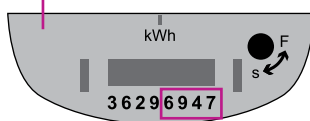

In this example, the last four digits of the meter number are 6947