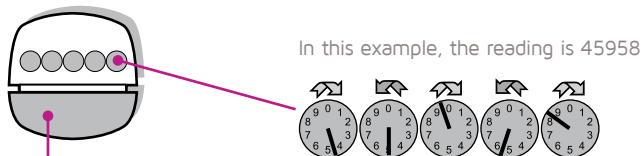

ELECTRICITY

• Single rate meter

In this example, the reading is 35419

In this example, the last four digits of the meter number are 6945

• Dual rate meter

Be careful to distinguish between the day reading (sun) and the night reading (moon)

In this example, the day reading is 12180 and the night reading is 47543

In this example, the last four digits of the meter number are 6946

• Dial meter

Starting on the left, note the lowest figure near the hand for each dial