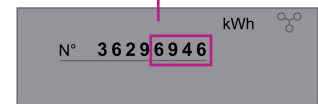

In this example, the last four digits of the meter number are 6946