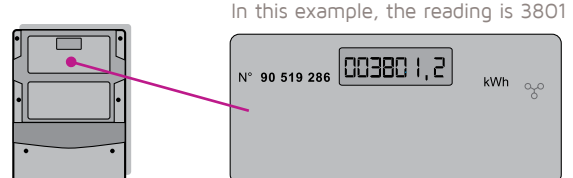

• Electronic meter

For further information about reading this type of meter, go to www.sibelga.be/releve

In this example, the reading is 3801