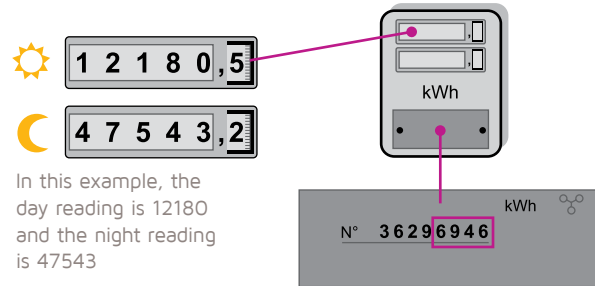

ELECTRICITY

• Single rate meter

In this example, the reading is 35419

In this example, the last four digits of the meter number are 6945

• Dual rate meter

Be careful to distinguish between the day reading (sun) and the night reading (moon)