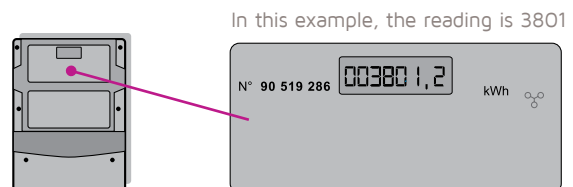

• Electronic meter

For further information about reading this type of meter, go to www.sibelga.be/releve

In this example, the reading is 3801