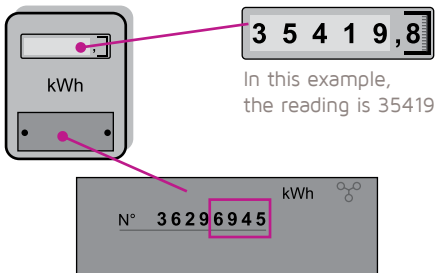

Ref. MTX-004-b-1803-En

How to read your meter

- First check that the last four digits of your meter number correspond to those indicated overleaf.
- Note your meter reading. **The digits after the decimal point do not have to be noted.**

ELECTRICITY

• Single rate meter

In this example, the reading is 35419

In this example, the last four digits of the meter number are 6945

• Dual rate meter

Be careful to distinguish between the day reading (sun) and the night reading (moon)