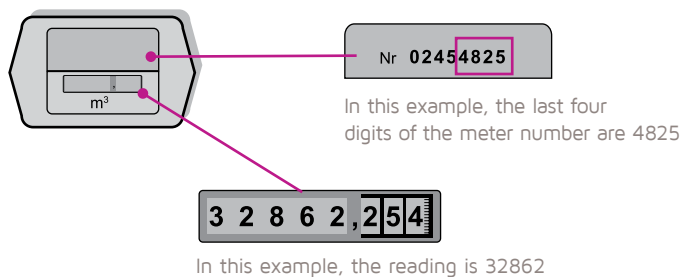

NATURAL GAS

In this example, the last four digits of the meter number are 4825

In this example, the reading is 32862