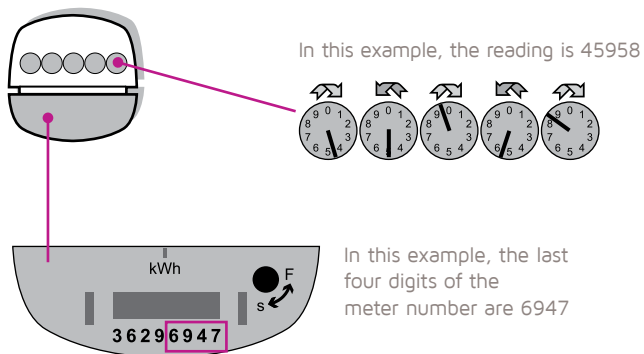

ELECTRICITY

• Single rate meter

In this example, the reading is 35419

In this example, the last four digits of the meter number are 6945

• Dual rate meter

Be careful to distinguish between the day reading (sun) and the night reading (moon)

In this example, the day reading is 12180 and the night reading is 47543

In this example, the last four digits of the meter number are 6946

• Dial meter

Starting on the left, note the lowest figure near the hand for each dial